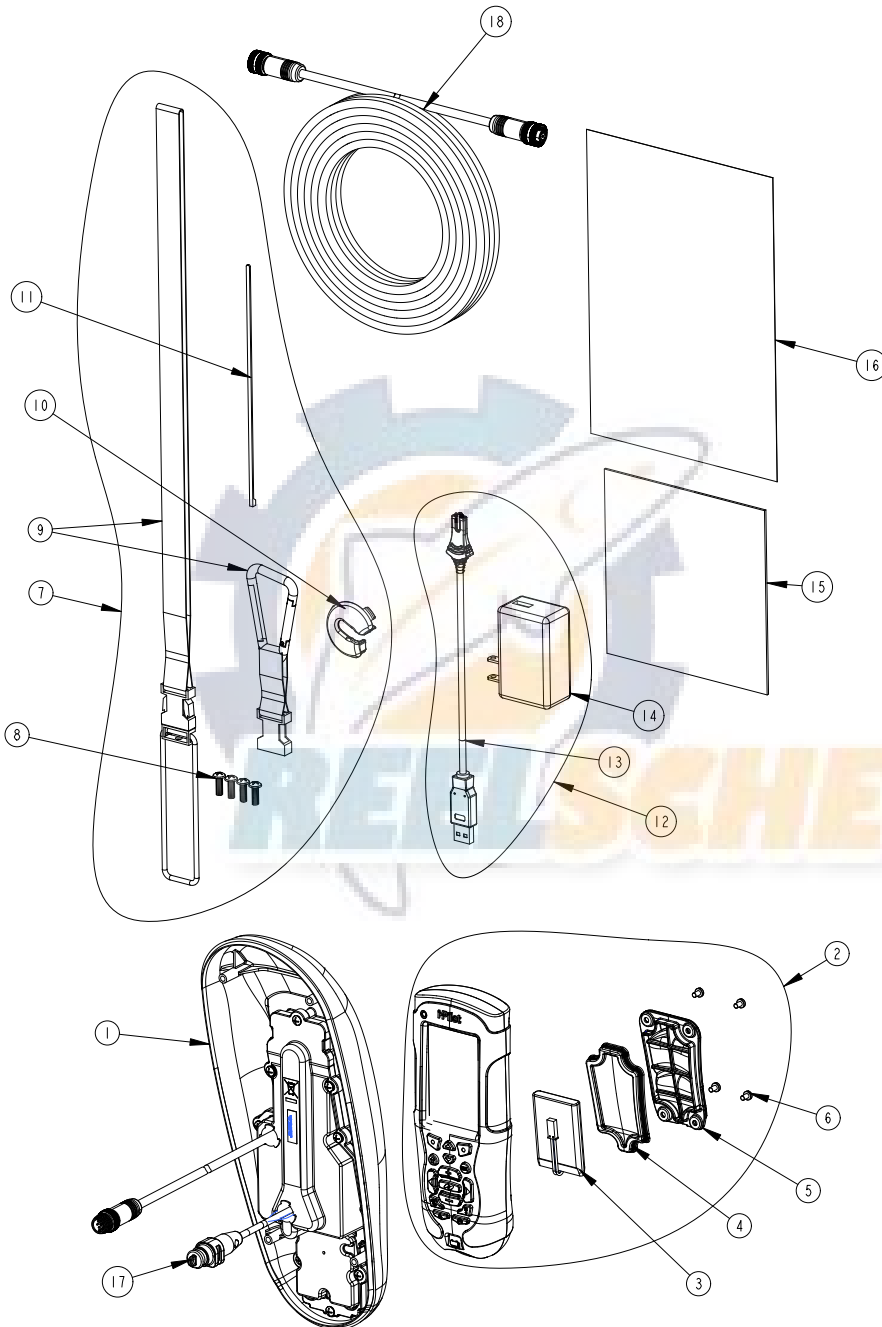

PARTS LIST VIEW TERROVA & RIPTIDE ST

ITEM #	PART NUMBER	DESCRIPTION	QTY
TERROVA			
1	2990280	HEAD ASSY,TERROVA, IP2	1
2	2994180	REMOTE ASSY, i-PILOT LINK	1
3	2370712	BATTERY, LIPO PACK	1
4	2374637	O-RING, BATTERY SEAL	1
5	2376421	DOOR, BATTERY	1
6	2383442	SCREW-3MM X .5 PPH MACHINE	4
7	2994907	BAG ASSY, i-PILOT LINK,TRRV	1
8	2372100	SCREW-#8-18 X 5/8 THD* (SS	4
9	2370817	LANYARD,RMT w/CARABINER	1
10	2224704	INSERT-PLUG, BLK, i-PILOT LINK	1
11	2376312	TIE WRAP,BLACK,UV RESIST. NYLON	5
12	2994909	BAG ASSY, i-PILOT LINK, POWER	1
13	2373241	CABLE, USB REMOTE CHARGER	1
14	2375900	ADAPTER, USB POWER PORT	1
15	2377156	MANUAL-CD, i-PILOT LINK	1
16	2377155	MANUAL QCK REF, i-PILOT LINK	1
17	2320203	CAP-DUST,CONNECTOR,FEMALE	1
18	490389-1	CABLE, ETH (M12-M-M12-F, 30'	1
RIPTIDE ST			
1	2990281	HEAD ASSY, ST, IP2	1
2	2994180	REMOTE ASSY, i-PILOT LINK	1
3	2370712	BATTERY, LIPO PACK	1
4	2374637	O-RING, BATTERY SEAL	1
5	2376421	DOOR, BATTERY	1
6	2383442	SCREW-3MM X .5 PPH MACHINE	4
7	2994907	BAG ASSY, i-PILOT LINK,TRRV	1
8	2372100	SCREW-#8-18 X 5/8 THD* (SS	4
9	2370817	LANYARD,RMT w/CARABINER	1
10	2224704	INSERT-PLUG, BLK, i-PILOT LINK	1
11	2376312	TIE WRAP,BLACK,UV RESIST. NYLON	5
12	2994909	BAG ASSY, i-PILOT LINK, POWER	1
13	2373241	CABLE, USB REMOTE CHARGER	1
14	2375900	ADAPTER, USB POWER PORT	1
15	2377156	MANUAL-CD, i-PILOT LINK	1
16	2377155	MANUAL QCK REF, i-PILOT LINK	1
17	2320203	CAP-DUST,CONNECTOR,FEMALE	1
18	490389-1	CABLE, ETH (M12-M-M12-F, 30'	1