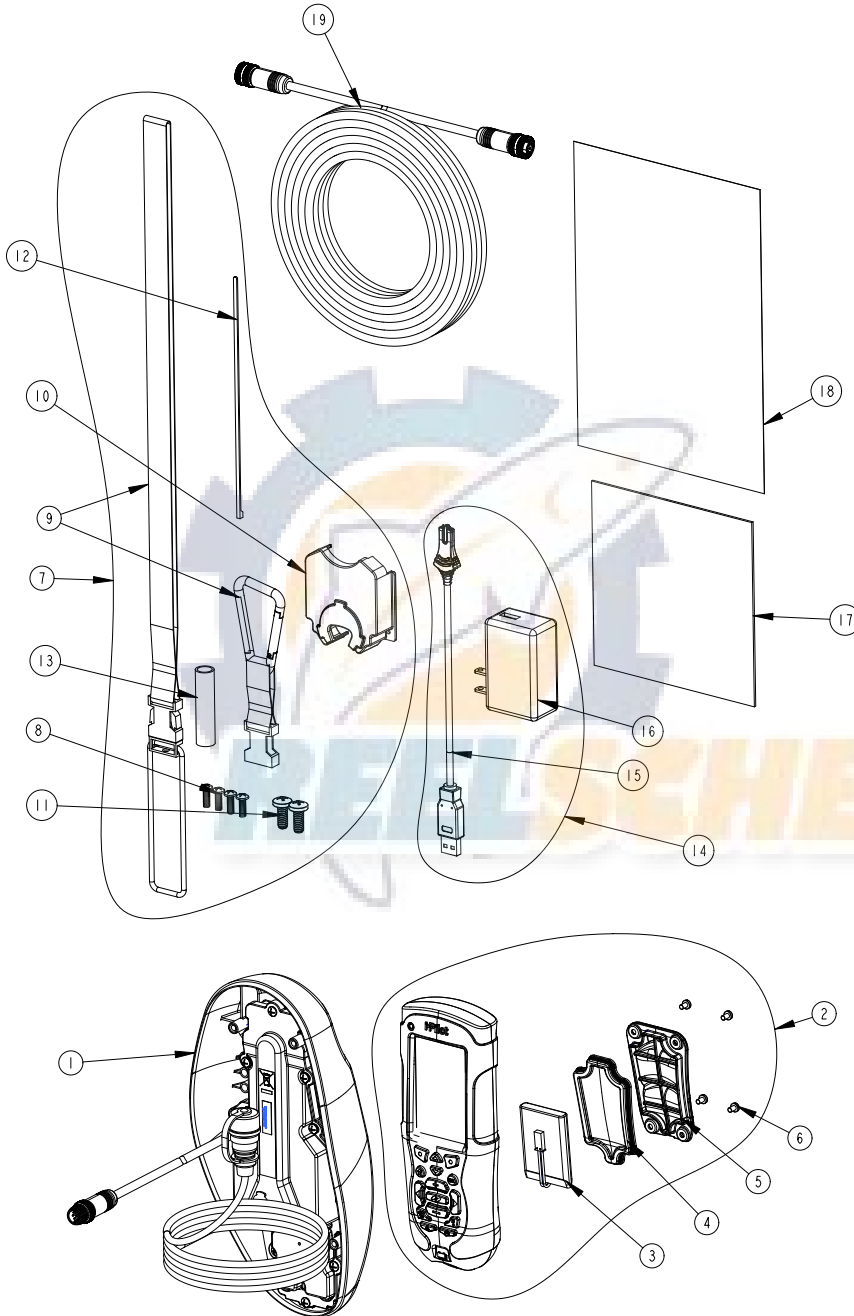

PARTS LIST VIEW POWERDRIVE V2 & RIPTIDE SP

ITEM #	PART NUMBER	DESCRIPTION	QTY
POWERDRIVE V2			
1	2990282	HEAD ASSY, V2, IP2	1
2	2994180	REMOTE ASSY, i-PILOT LINK	1
3	2370712	BATTERY, LIPO PACK	1
4	2374637	O-RING, BATTERY SEAL	1
5	2376421	DOOR, BATTERY	1
6	2383442	SCREW-3MM X .5 PPH MACHINE	4
7	2994908	BAG ASSY, i-PILOT LINK, V2	1
8	2372100	SCREW-#8-18 X 5/8 THD* (SS	4
9	2370817	LANYARD,RMT w/CARABINER	1
10	2376716	PLUG, STRAIN RELIEF V2/SP	1
11	2332104	SCREW-1/4-20 X 5/8 S/S	2
12	2376312	TIE WRAP,BLACK,UV RESIST. NYLON	5
13	2375403	HEATSHRK .375X2 ADHV LINED	4
14	2994909	BAG ASSY, i-PILOT LINK, POWER	1
15	2373241	CABLE, USB REMOTE CHARGER	1
16	2375900	ADAPTER, USB POWER PORT	1
17	2377156	MANUAL-CD, i-PILOT LINK	1
18	2377155	MANUAL QCK REF, i-PILOT LINK	1
19	490389-1	CABLE, ETH (M12-M-M12-F, 30'	1
RIPTIDE SP			
1	2990283	HEAD ASSY, SP, IP2	1
2	2994180	REMOTE ASSY, i-PILOT LINK	1
3	2370712	BATTERY, LIPO PACK	1
4	2374637	O-RING, BATTERY SEAL	1
5	2376421	DOOR, BATTERY	1
6	2383442	SCREW-3MM X .5 PPH MACHINE	4
7	2994908	BAG ASSY, i-PILOT LINK, V2	1
8	2372100	SCREW-#8-18 X 5/8 THD* (SS	4
9	2370817	LANYARD,RMT w/CARABINER	1
10	2376716	PLUG, STRAIN RELIEF V2/SP	1
11	2332104	SCREW-1/4-20 X 5/8 S/S	2
12	2376312	TIE WRAP,BLACK,UV RESIST. NYLON	5
13	2375403	HEATSHRK .375X2 ADHV LINED	4
14	2994909	BAG ASSY, i-PILOT LINK,POWER	1
15	2373241	CABLE, USB REMOTE CHARGER	1
16	2375900	ADAPTER, USB POWER PORT	1
17	2377156	MANUAL-CD, i-PILOT LINK	1
18	2377155	MANUAL QCK REF, i-PILOT LINK	1
19	490389-1	CABLE, ETH (M12-M-M12-F, 30'	1